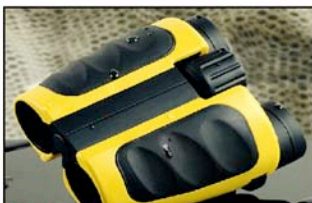

Waterproof / Fogproof / Nitrogen Filled

WaterSport 8x30 Recreational Marine Binoculars

Center Focus Bak 4 Prisms Retained Lens Caps Ruby Coated Lens	Part Number	Description	Price
	11830-PM	8x30 External Compass	$ 99.99